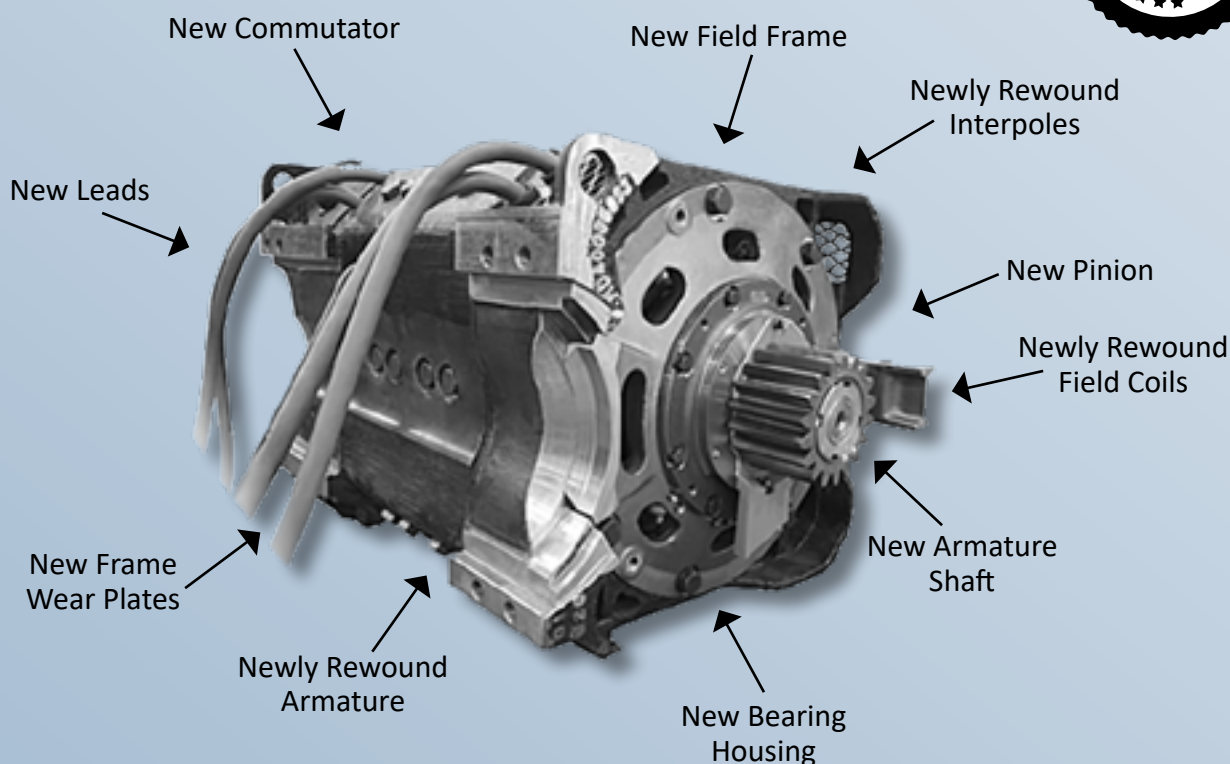

# POWER RAIL

## (re)New Traction Motors

PowerRail Australia is proud to announce the arrival of the D77/78 (re)New Traction Motor.

These *like* New Traction Motors are designed and engineered to withstand Australian operating conditions. Each unit undergoes PowerRail's unique and railway-specific reliability testing process.

### D77/78 (re)New Traction Motors Include:

- New Field Frame (Stator Body)
- New CE and PE Bearing Housing
- Newly Rewound Field Coils
- Newly Rewound Interpoles
- New Armature Shaft
- Newly Rewound Armature
- New Commutator
- New Outer Bearing Assembly Components
- New Cables and Connectors
- New Frame Wear Plates/Screen/Bracket Installation and Gaskets and Covers
- New Pinion (part number and specs to be supplied by customer)
- Two-year Warranty