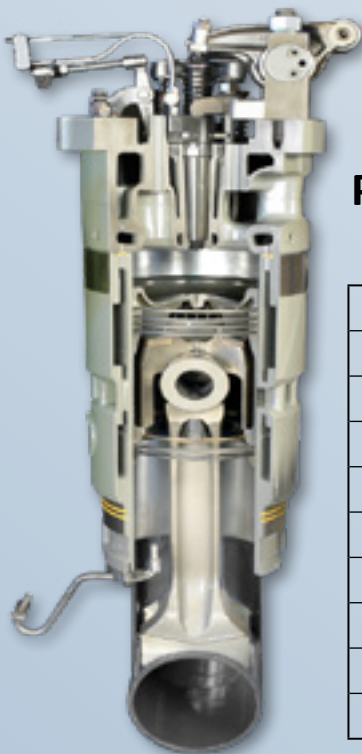

Premium New and UX Power Assemblies, HLP's, Cylinder Heads and Other Related Parts

Type	New	UX
567B	No	Yes
567BC	No	Yes
567C	Yes	Yes
567CE	Yes	Yes
645E	Yes	Yes
645E3	Yes	Yes
645E3B	Yes	Yes
645E3C	Yes	Yes
710	Yes	Yes

GE Style - 7FDL	
G121X1240	G122X2601
G121X1244	G122X2610
G121X1250	G122X2611
G121X1254	G122X2650
G121X1260	G122X2651
G121X1264	G142X1070

**MFI & EUI CORES
IN STOCK!**

- Machined & assembled in the USA
- Raw materials meet or exceed current OEM specifications
- Proven field approval with multiple Class 1's, Regionals, Short Lines & Internationally
- Water jackets are thoroughly inspected via bore scope to ensure no debris or casting sand remains
- Over 39 checkpoints are measured and documented to ensure quality conformance
- State of the art casting techniques reduce porosity and maintain adequate coolant flow
- EPA emission compliant equivalents available