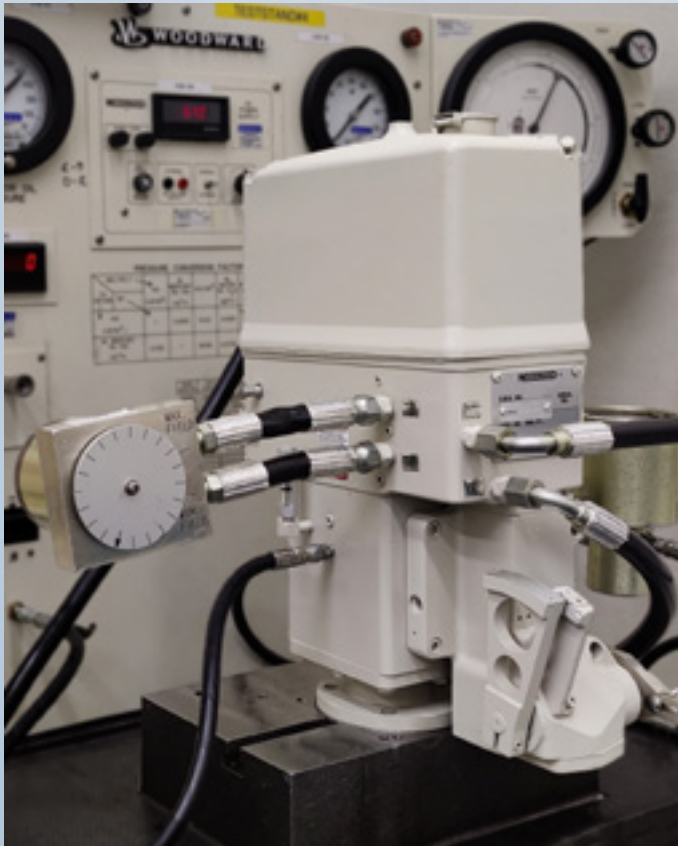

- Governors available in Unit Exchange, Repair/Return or New
- Rebuilt by Certified Woodward Governor Specialists
- Rebuilt, Tested and Calibrated to OEM Specifications
- Large Inventory of Unit Exchange Governors on-hand, Ready to Ship
- Proven Reliability that Improves the Life of the Unit and Reduces Unplanned Downtime

With PowerRail Governors, the highest quality standards and requirements are factory-audited, ensuring strict compliance. Only genuine Woodward parts and certified, calibrated tools and test stands are used. A complete disassembly, bench inspection, comprehensive cleaning, reassembly and testing to OEM specifications occurs with each governor to ensure Woodward requirements are met.