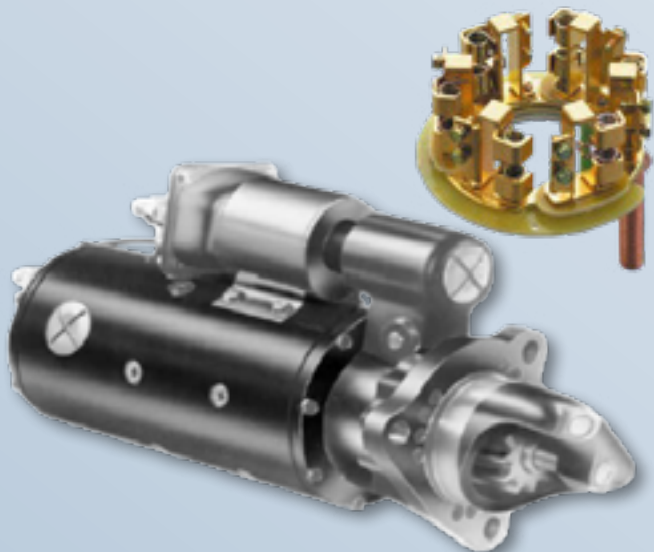

This Starter is offered in both 32Volt and 64Volt, and has been field tested in Class 1's, Regionals and Short Line Railroads.

Benefits

- Modified Single Brushholder Design
- Special Oversized Heavy Duty Brush replaces OEM 2 brush per box design
- Modified Heavy Duty Solenoid
- Modified Armature with increased Amperage Capacity and Heat Transfer

Part Numbers

E1990333AESS	32V AESS
E1990333AESS-UX	32V AESS
E40069492AESS	32V SD70 Ser.
E1993740AESS	64V AESS
E8428605AESS-UX	64V AESS

PowerRail Enhanced Design Starter Shield

E8387359

Original OEM design leaves Solenoid and Solenoid Boot exposed to oil, water, and other liquids.

E8387359PRD

NEW PRD design fully covers Solenoid and Solenoid Boot, restricting contamination from oil, water, and other liquids.

www.PowerRailAustralia.com.au