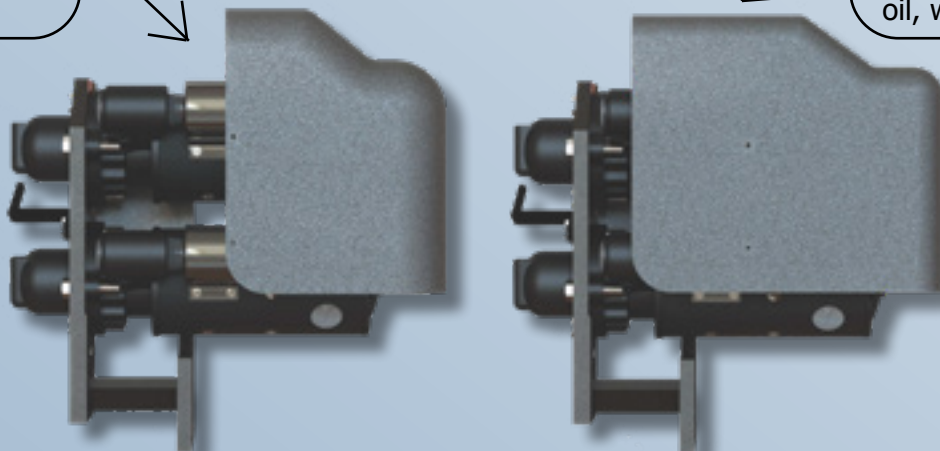

E8387359PRD

NEW PRD design fully covers Solenoid and Solenoid Boot, restricting contamination from oil, water, and other liquids.