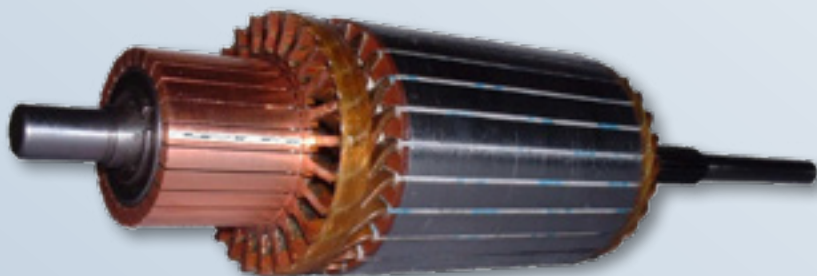

This Starter is offered in both 32Volt and 64Volt, and has been field tested in Class 1's, Regionals and Short Line Railroads.

Benefits

- Modified Single Brushholder Design
- Special Oversized Heavy Duty Brush replaces OEM 2 brush per box design
- Modified Heavy Duty Solenoid
- Modified Armature with increased Amperage Capacity and Heat Transfer

Part Numbers

E1990333AESS	32V AESS
E1990333AESS-UX	32V AESS
E40069492AESS	32V SD70 Ser.
E1993740AESS	64V AESS
E8428605AESS-UX	64V AESS

PowerRail Enhanced Design Starter Shield

E8387359

Original OEM design leaves Solenoid and Solenoid Boot exposed to oil, water, and other liquids.